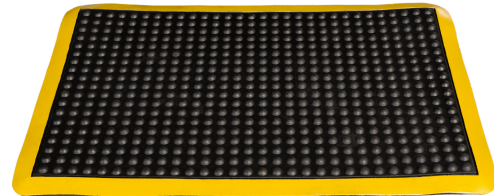

# RUBBERSELECT.

### Productcode – WPY

Properties	
Quality	NR/SBR
Colour	Black
Temperature range	-20° to +50°C
Specific gravity	1,5 grs/cm <sup>3</sup>
Hardness	65° Shore A +/-5
Tensile strength	3 MPa
Elongation at break	200%